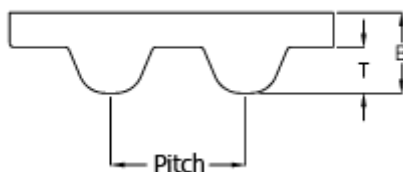

Data Sheet

Article number: 602939640423

Description: Gates Open timing belt rubber
GT-8MR-15-glass cord

Measures

B = 5.6
Pitch = 8
T = 3.34
Width = 15